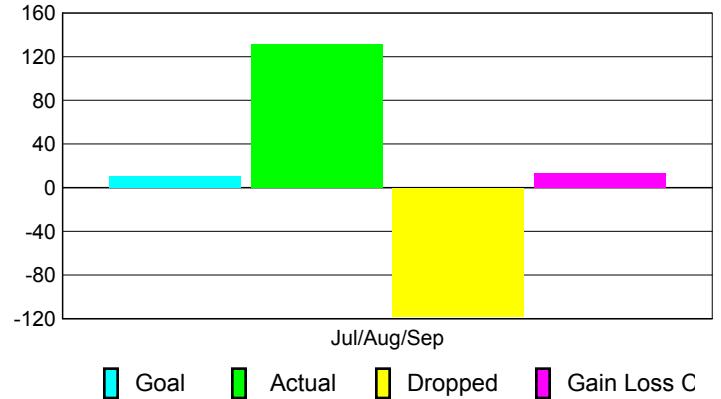

Membership Results 2010-2011

Goal, New, Dropped, Gain/Loss