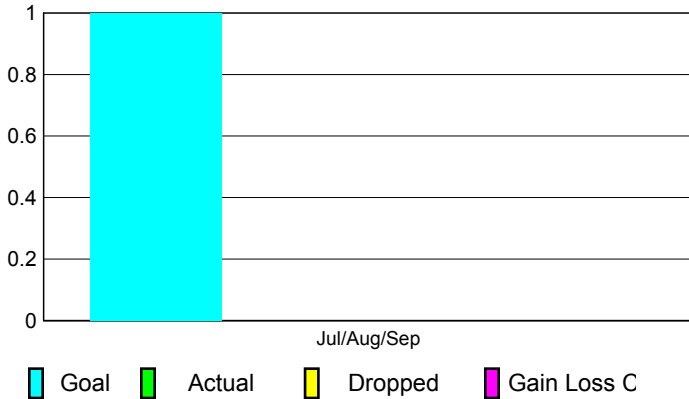

2010-2011 GMT Reports for District (or Undistricted) **District 306 B1**

GMT: Adv K G RAMA KRISHNA MUR

Location: REP OF SRI LANKA

GMT CA: 6

CLUBS

Club Results
2010-2011

Clubs
2009-2010

Month	New Club Goal	Actual New Clubs	Actual Dropped Clubs	Gain/Loss of Clubs	Gain/Loss of Clubs
Jul/Aug/Sep	1	0	0	0	0
Totals	1	0	0	0	0

Club Results 2010-2011

Goal, New, Dropped, Gain/Loss

Comparison of Club Gain/Loss

Current Year Compared to the Previous Year

YTD Status Quo Clubs 2010-2011

Status Quo Clubs Compared to Status Quo Members

MEMBERSHIP